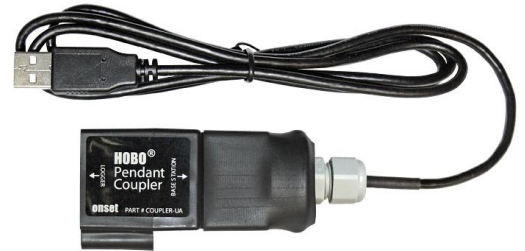

## HOBO® BASE-U-1

### Optic USB Base Station for Pendant

The Pendant Base Station and Coupler provide fast optical infrared (IR) communication for easy data logger launch and readout of HOBO Pendant data loggers. The Base Station connects via USB to a host computer, while the Coupler attaches the data logger to the Base Station for communications. The Pendant Base Station offloads full 64K data logger in 30 seconds or a full 8K data logger in 6 seconds, and is splash resistant.

#### Key Advantages:

- Provides fast optical infrared (IR) communication for easy logger launch and readout of HOBO Pendant Event data loggers
- Connects via USB to a host computer
- Offloads full 64K logger in 30 seconds